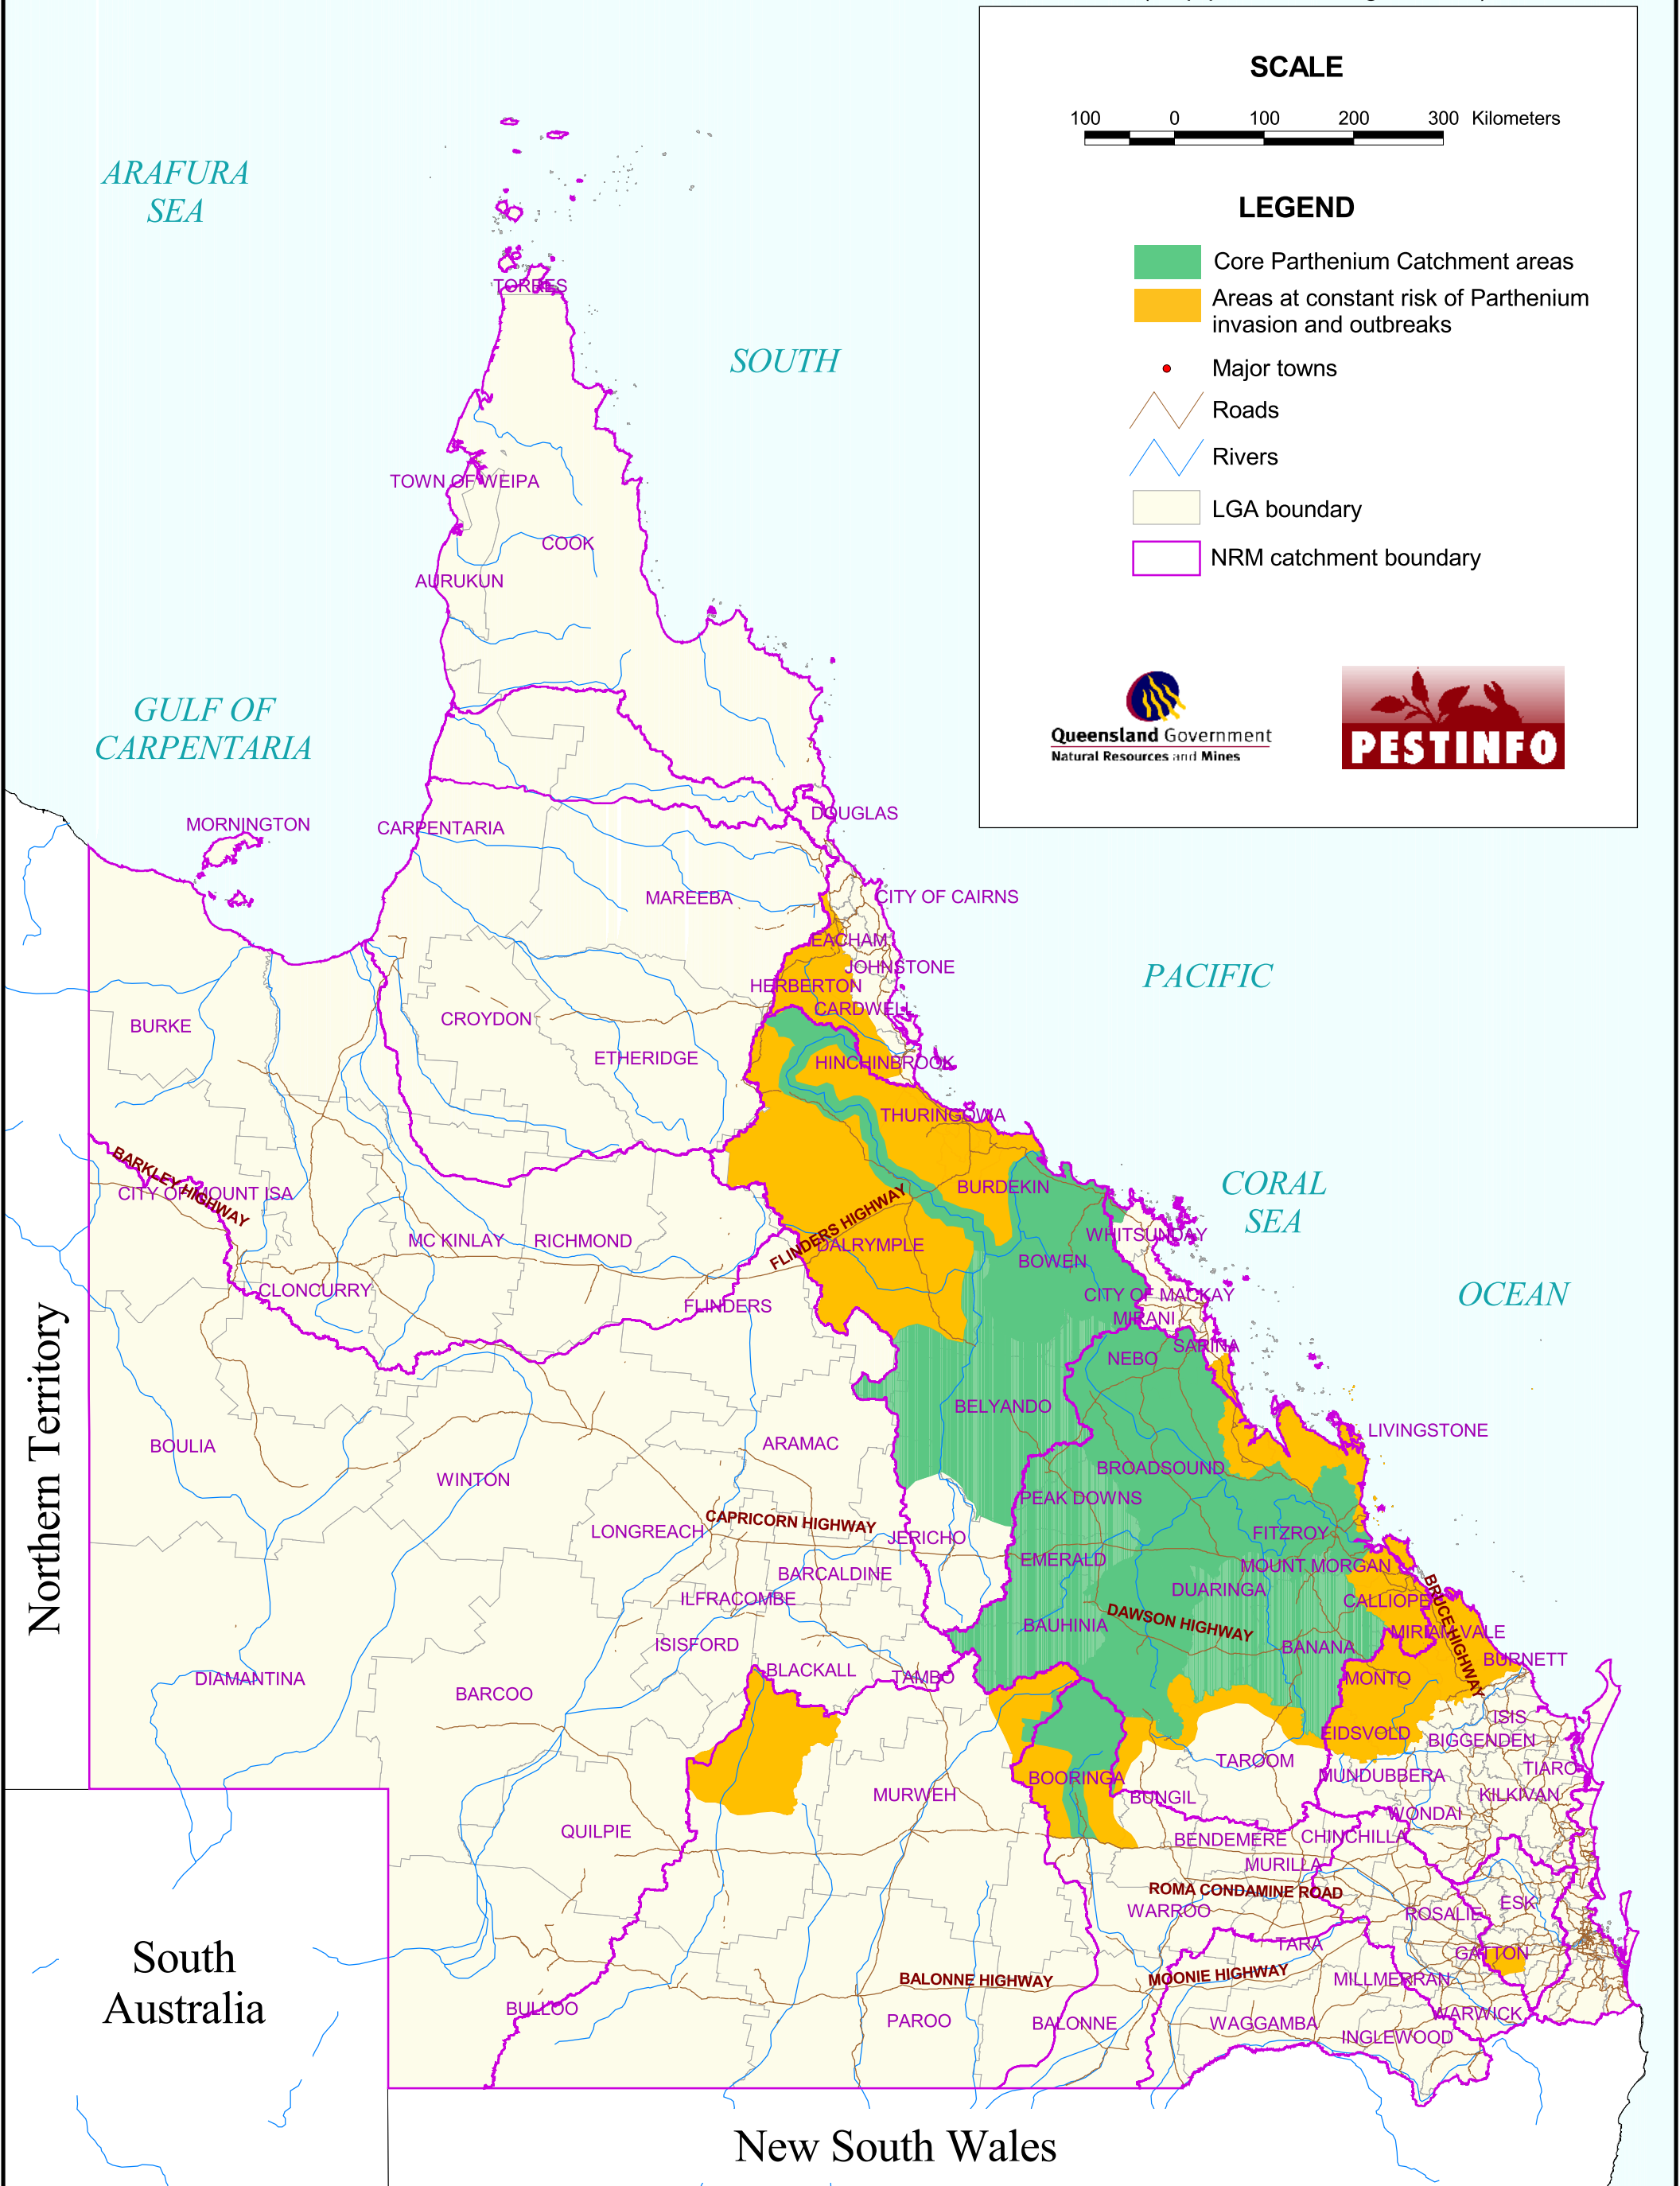

CORE PARTHENIUM INFESTATION AREAS IN QUEENSLAND

(Map produced: August 2005)

SCALE

100 0 100 200 300 Kilometers

LEGEND

- Core Parthenium Catchment areas
- Areas at constant risk of Parthenium invasion and outbreaks
- Major towns
- Roads
- Rivers
- LGA boundary
- NRM catchment boundary

Queensland Government
Natural Resources and Mines